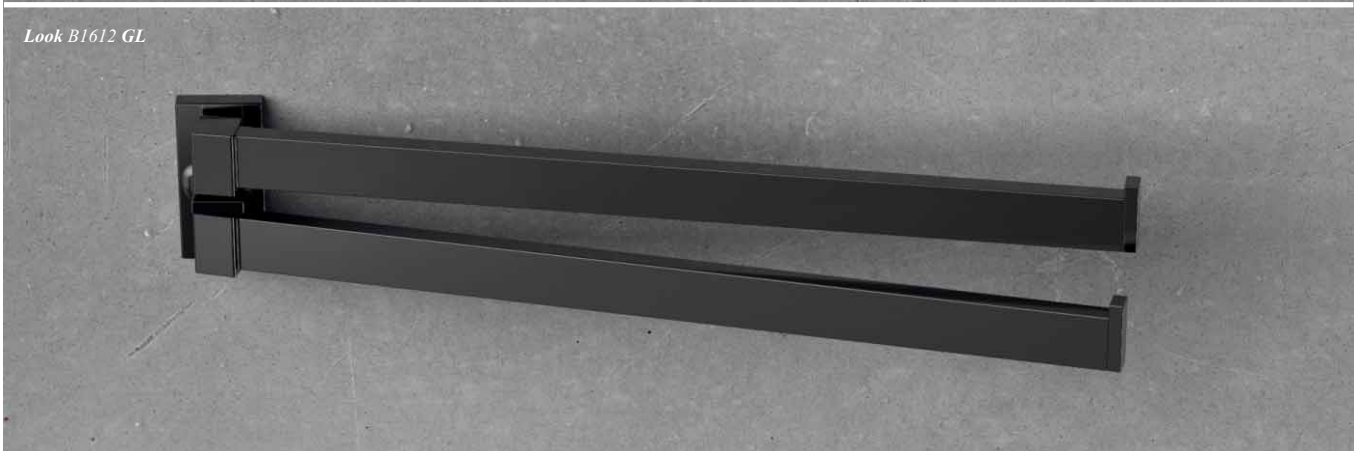

Square B9901 GM

Grafite

Graphite

LOOK / PLUS
ANGOLARI DOCCIA SHOWER BASKETS

Plus W4975 GL

B9632 GL

Plus W4902 GL

Plus W4962-W4961 GL