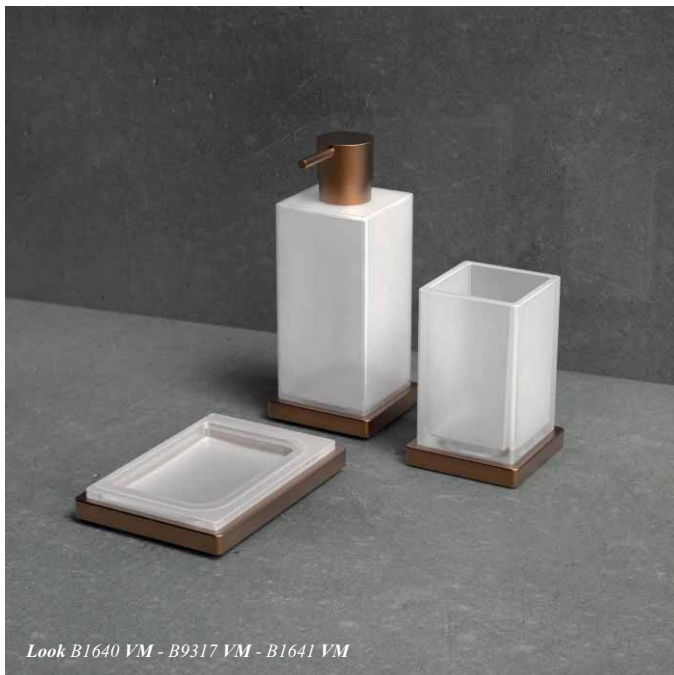

Look B1608 VM